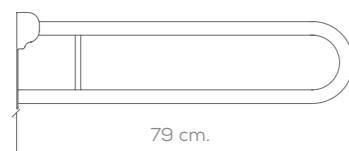

Antideslizante Non-slip

ASIDERO abatible antideslizante sin portarrollo Inox. 18/10 **mate**
18/10 stainless steel folding handrail non-slip without brush holder satin
Sistema de anclaje Anchoring system
Atornillado Screwed

Descripción Description			Acabado Finish Acero inoxidable 18/10 18/10 stainless steel
Ref	Medidas Sizes	Precio Price	
02860	79 x 21,5 x 7,5 cm.	111,27 €