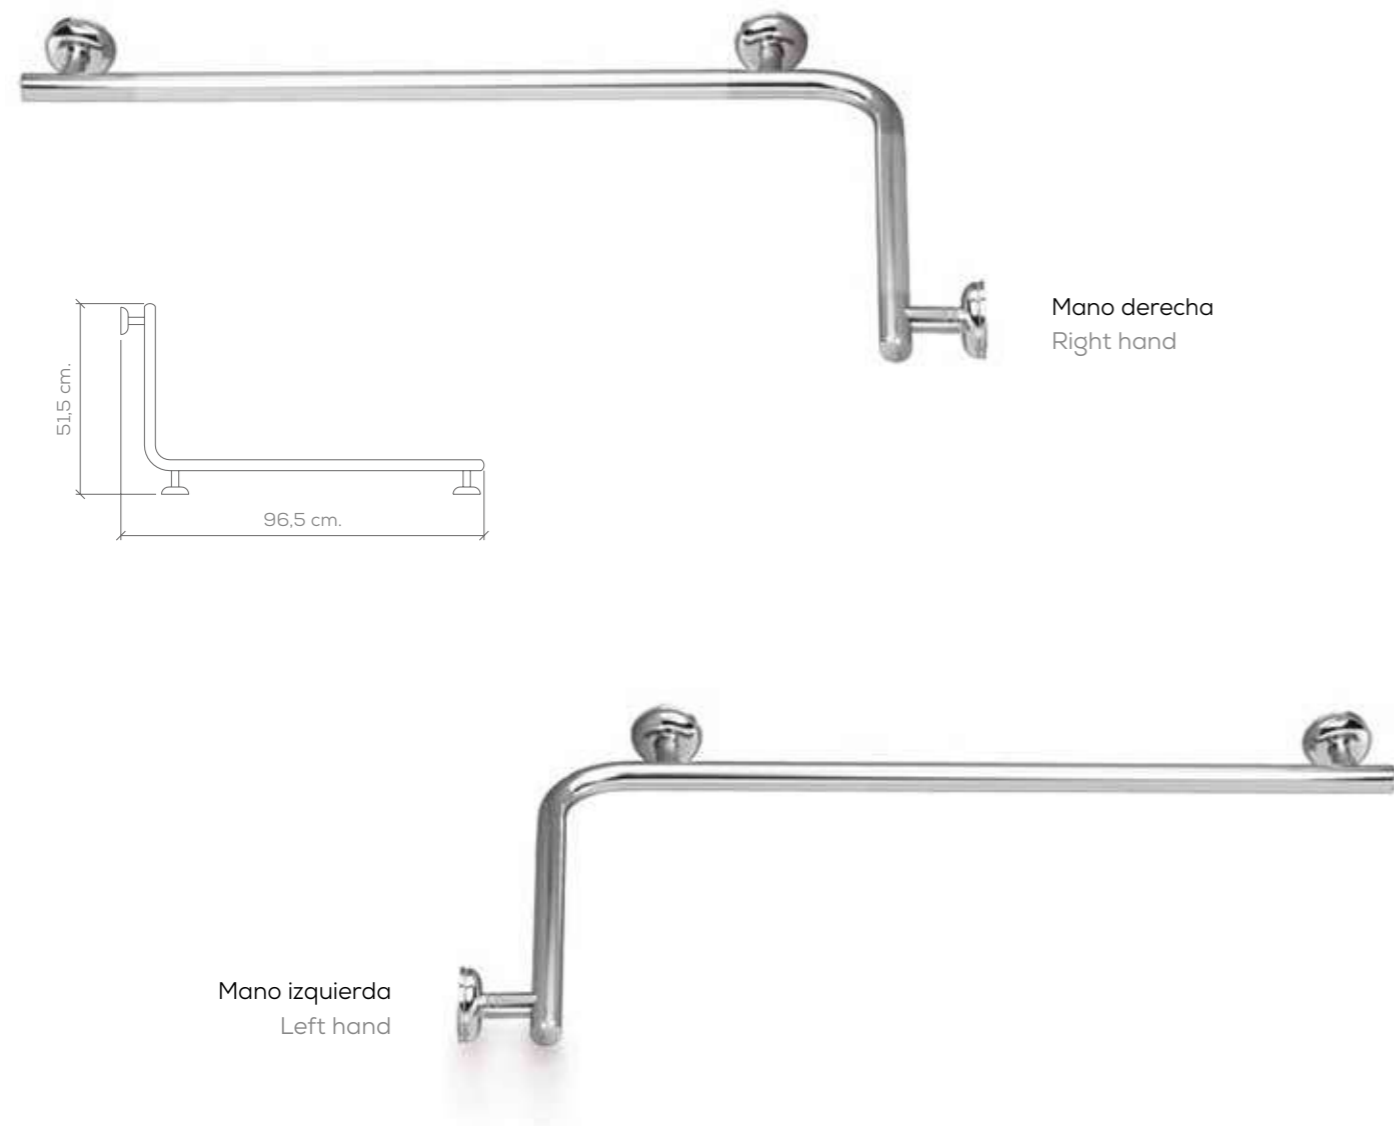

Acabado Finish
Acero inoxidable
18/10
18/10 stainless steel

Liso Smooth

Ref	Medidas Sizes	Precio Price
02795	51,5 x 51,5 x 9,5 cm.	152,14 €

Acabado Finish
Acero inoxidable
18/10
18/10 stainless steel

ASIDERO angular 90° a dos paredes Inox. 18/10
18/10 stainless steel 90° angled handrail with 2-wall
mounting for shower stalls