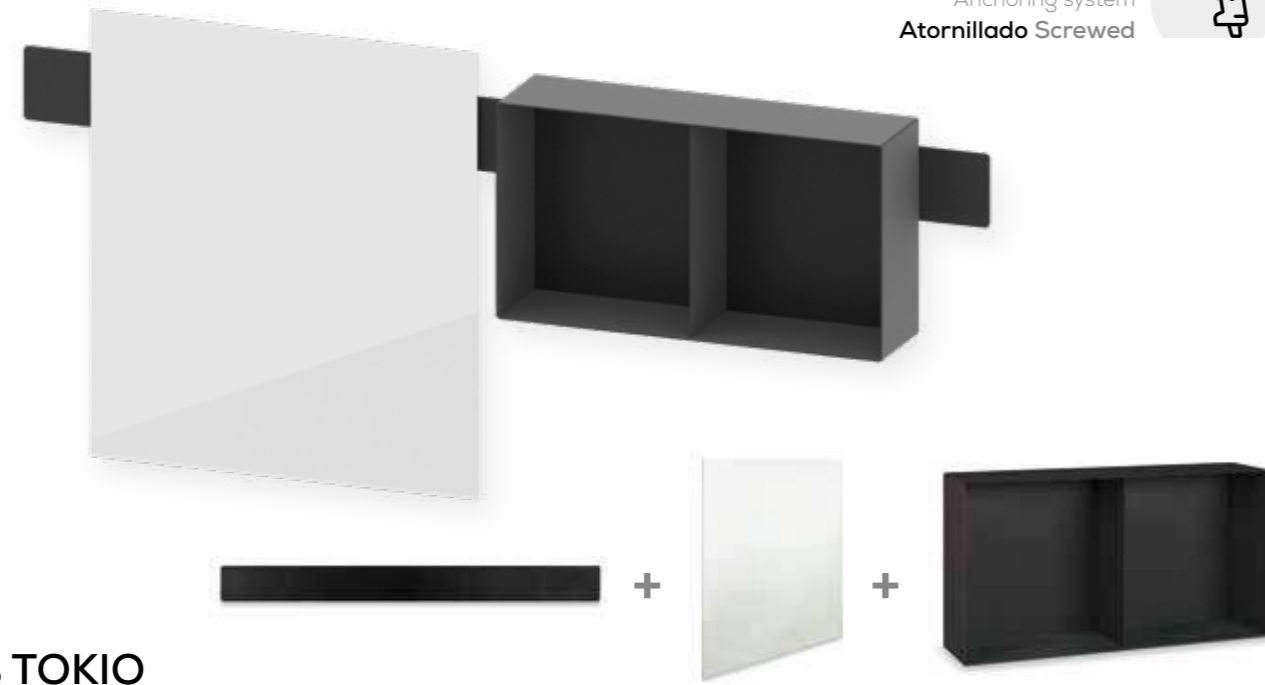

Medidas Especiales
Special Measures

Sistema de anclaje
Anchoring system
Atornillado Screwed

Superior con espejo TOKIO
Top set with mirror

Acabado Finish		Acabado Finish		Acabado Finish	
Negro Mate Matt black		Acero inoxidable Stainless steel		Blanco Mate Matt white	
Ref.	Descripción Description	Precio Price	Ref.	Descripción Description	Precio Price
11612	11203 + 02271 + 11217	234,98 €	11610	11303 + 02271 + 11317	324,40 €
Medidas Sizes 100 x 45 x 18 cm.			Medidas Sizes 100 x 45 x 18 cm. Inox AISI 304 AISI 304 stainless steel