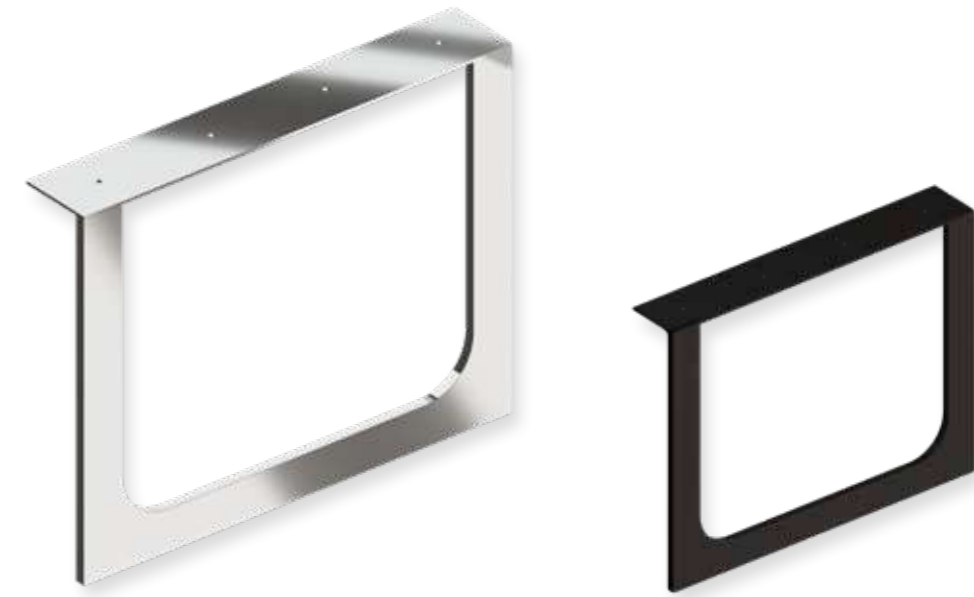

Soportes de lavabo suspendidos con toallero
Wall-hung washbasin stands with towel rail