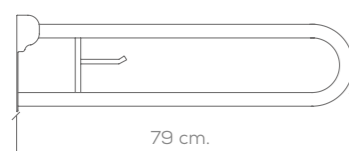

Antideslizante Non-slip

ASIDERO abatible antideslizante con portarrollo Inox. 18/10 **mate**
18/10 stainless steel folding handrail non-slip with brush holder satin
Sistema de anclaje Anchoring system
Atornillado Screwed

Descripción Description			Acabado Finish Acero inoxidable 18/10 18/10 stainless steel
Ref	Medidas Sizes	Precio Price	
02862	79 x 21,5 x 7,5 cm.	118,24 €