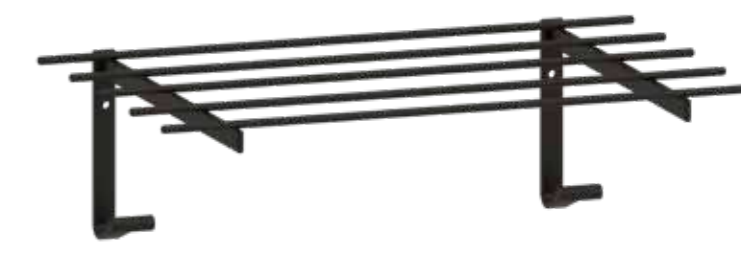

TOALLERO hotel varilla redondo con perchas
Hotel towel rack with round rods with hangers

Sistema de anclaje
Anchoring system
Atornillado Screwed

Descripción Description		Precio Price
Ref	Medidas Sizes	
08792	45 x 14 x 29,5 cm.	76,40 €

Acabado Finish Negro Mate Matt black

Fabricado en Acero Made of Steel Acabados especiales consultar con fábrica Special finishes, to consult with factory